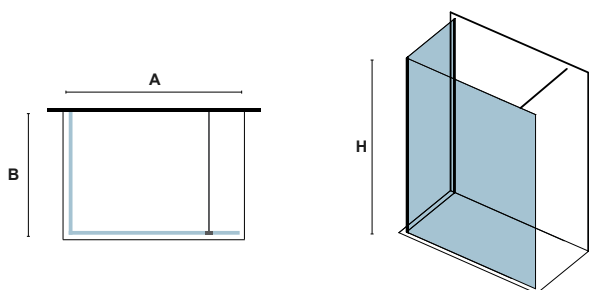

WALKIN 4 ORO

CRISTALLO: TRASPARENTE • VERRE: TRASPARENTE • GLASS: TRASPARENT

Manuali, ricambi ed altro
Instructions, pièces détachées et d'autre
Manual, spare parts and more

Il prezzo è riferito a tutto il box.
Les prix concernant toute la cabine.
The price refers to the whole box.

MISURA (mm) DIMENSIONS SIZE		REGOLAZIONE (mm) AJUSTEMENT ADJUSTABLE		PESO (kg) POIDS WEIGHT	PREZZO PRIX PRICE	COD.
A	B	A	B			
900	700	880	680-700	87	922,90 €	5206836057200
1000	700	980	680-700	92	944,90 €	5206836057217
1100	700	1080	680-700	98	966,90 €	5206836057224
1200	700	1180	680-700	104	999,90 €	5206836057231
1400 *	700	1380	680-700	110	1.065,90 €	5206836057248
1500 *	700	1480	680-700	118	1.087,90 €	5206836057255
1600 *	700	1580	680-700	124	1.131,90 €	5206836664026
1700 *	700	1680	680-700	130	1.131,90 €	5206836664033
900	800	880	780-800	102	955,90 €	5206836057262
1000	800	980	780-800	108	966,90 €	5206836057279
1100	800	1080	780-800	114	988,90 €	5206836057286
1200	800	1180	780-800	127	1.032,90 €	5206836057293
1400 *	800	1380	780-800	130	1.087,90 €	5206836057309
1500 *	800	1480	780-800	143	1.197,90 €	5206836057316
1600 *	800	1580	780-800	156	1.164,90 €	5206836664040
1700 *	800	1680	780-800	169	1.164,90 €	5206836664057
900	900	880	880-900	102	977,90 €	5206836057323
1000	900	980	880-900	108	988,90 €	5206836057330
1100	900	1080	880-900	114	1.010,90 €	5206836057347
1200	900	1180	880-900	127	1.054,90 €	5206836057354
1400 *	900	1380	880-900	130	1.109,90 €	5206836057361
1500 *	900	1480	880-900	143	1.131,90 €	5206836057378
1600 *	900	1580	880-900	156	1.175,90 €	5206836664064
1700 *	900	1680	880-900	169	1.175,90 €	5206836664071
900	1000	880	980-1000	102	988,90 €	5206836057330
1000	1000	980	980-1000	108	1.010,90 €	5206836664088
1100	1000	1080	980-1000	114	1.043,90 €	5206836664095
1200	1000	1180	980-1000	127	1.076,90 €	5206836664101
1400 *	1000	1380	980-1000	130	1.131,90 €	5206836664118
1500 *	1000	1480	980-1000	143	1.153,90 €	5206836664125
1600 *	1000	1580	980-1000	156	1.208,90 €	5206836664132
1700 *	1000	1680	980-1000	169	1.208,90 €	5206836664149
Su misura • Sur mesure • Special dimensions (H≤2000mm)					1.099,00 €	5206836012407

* Confezione in legno • Emballage en bois • Wooden packing (A≥1500mm)

99,00 €

x3

I modelli con i prezzi di colore rosso saranno disponibili entro 35 giorni lavorativi

Modèles dont le prix est indiqué en couleur rouge, sont disponibles sur commande à terme de 35 jours
Red digits are referred to products with 35 days delivery

8 mm

2000 mm

In