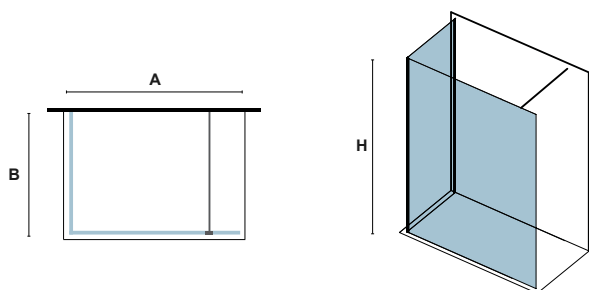

WALKIN 4 NERO

CRISTALLO: TRASPARENTE • VERRE: TRASPARENTE • GLASS: TRASPARENT