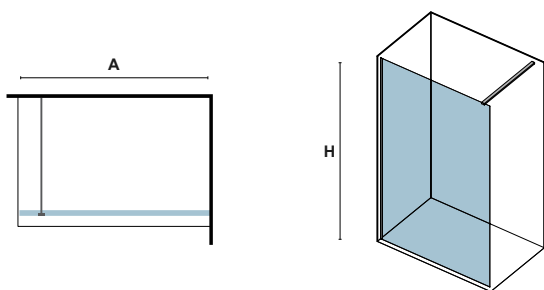

WALKIN 1 CROMO

CRISTALLO: FUME, FLUTE • VERRE: FUME, FLUTE • GLASS: FUME, FLUTE