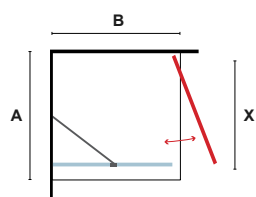

S 28 ALTO PORTA & S-10P NERO

CRISTALLO: TRASPARENTE • VERRE: TRASPARENT • GLASS: TRASPARENT