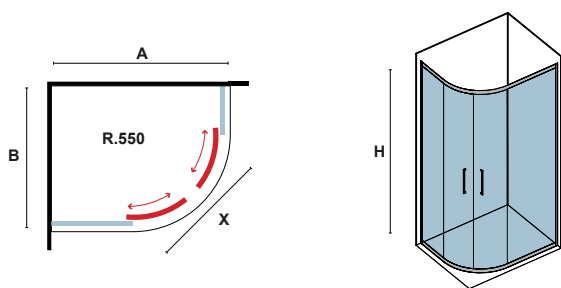

FLORA 650 CROMO

CRISTALLO: TRASPARENTE, ICY • GLASS: TRASPARENT, ICY • VERRE: TRASPARENT, ICY