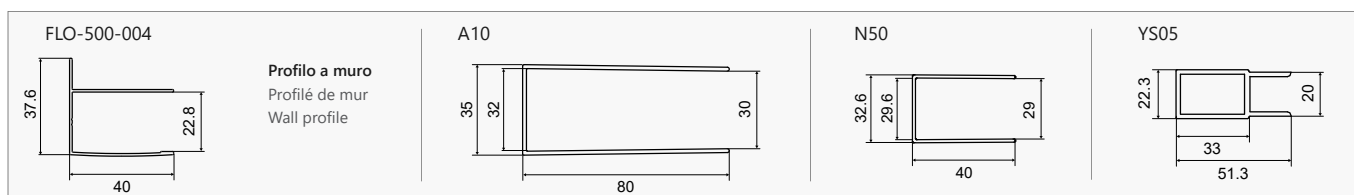

FLORA 200 CROMO

CRISTALLO: TRASPARENTE, ICY • VERRE: TRASPARENT, ICY • GLASS: TRASPARENT, ICY

FLORA 200						TRASPARENTE		ICY	
MISURA (mm) DIMENSIONS SIZE		ENTRATA (mm) ENTRÉE DOOR OPENING	REGOLAZIONE (mm) AJUSTEMENT ADJUSTABLE		PESO (kg) POIDS WEIGHT	PREZZO PRIX PRICE	COD.	PREZZO PRIX PRICE	COD.
A	B	X	A	B					
800	800	410	765-790	765-790	43	549,00 €	5206836000862	599,00 €	5206836056395
900	900	490	865-890	865-890	48	559,00 €	5206836000879	679,00 €	5206836056401
Profilo estensione • Profilé d'extension • Extension profile | YS05 (+30x2000mm)						59,90 €	5206836522463	59,90 €	5206836522463
Profilo muro • Profilé de mur • Wall profile | A10 (80x30x2000mm)						79,90 €	5206836516783	79,90 €	5206836516783
Profilo muro • Profilé de mur • Wall profile | N50 (40x29x2000mm)						69,90 €	5206836040318	69,90 €	5206836040318

Box doccia semicircolare con due ante scorrevoli e due ante fisse. Trattamento anticalcare Nanoskin all'interno compreso nel prezzo. Rotelline doppie "Easy Clean".

Paroi d'angle avec deux portes coulissantes et deux panneaux fixes. Nano-skin appliqué du côté intérieur. Roues doubles "Easy Clean".

Semicircular shower box with two fixed panels and two sliding doors. Nano-skin single side descaling treatment included. Double wheels "Easy Clean" standard.

Il prezzo è riferito a tutto il box.
Les prix concernent toute la cabine.
The price refers to the whole box.

Manuali, ricambi ed altro
Instructions, pièces détachées et d'autre
Manual, spare parts and more

FLORA 200